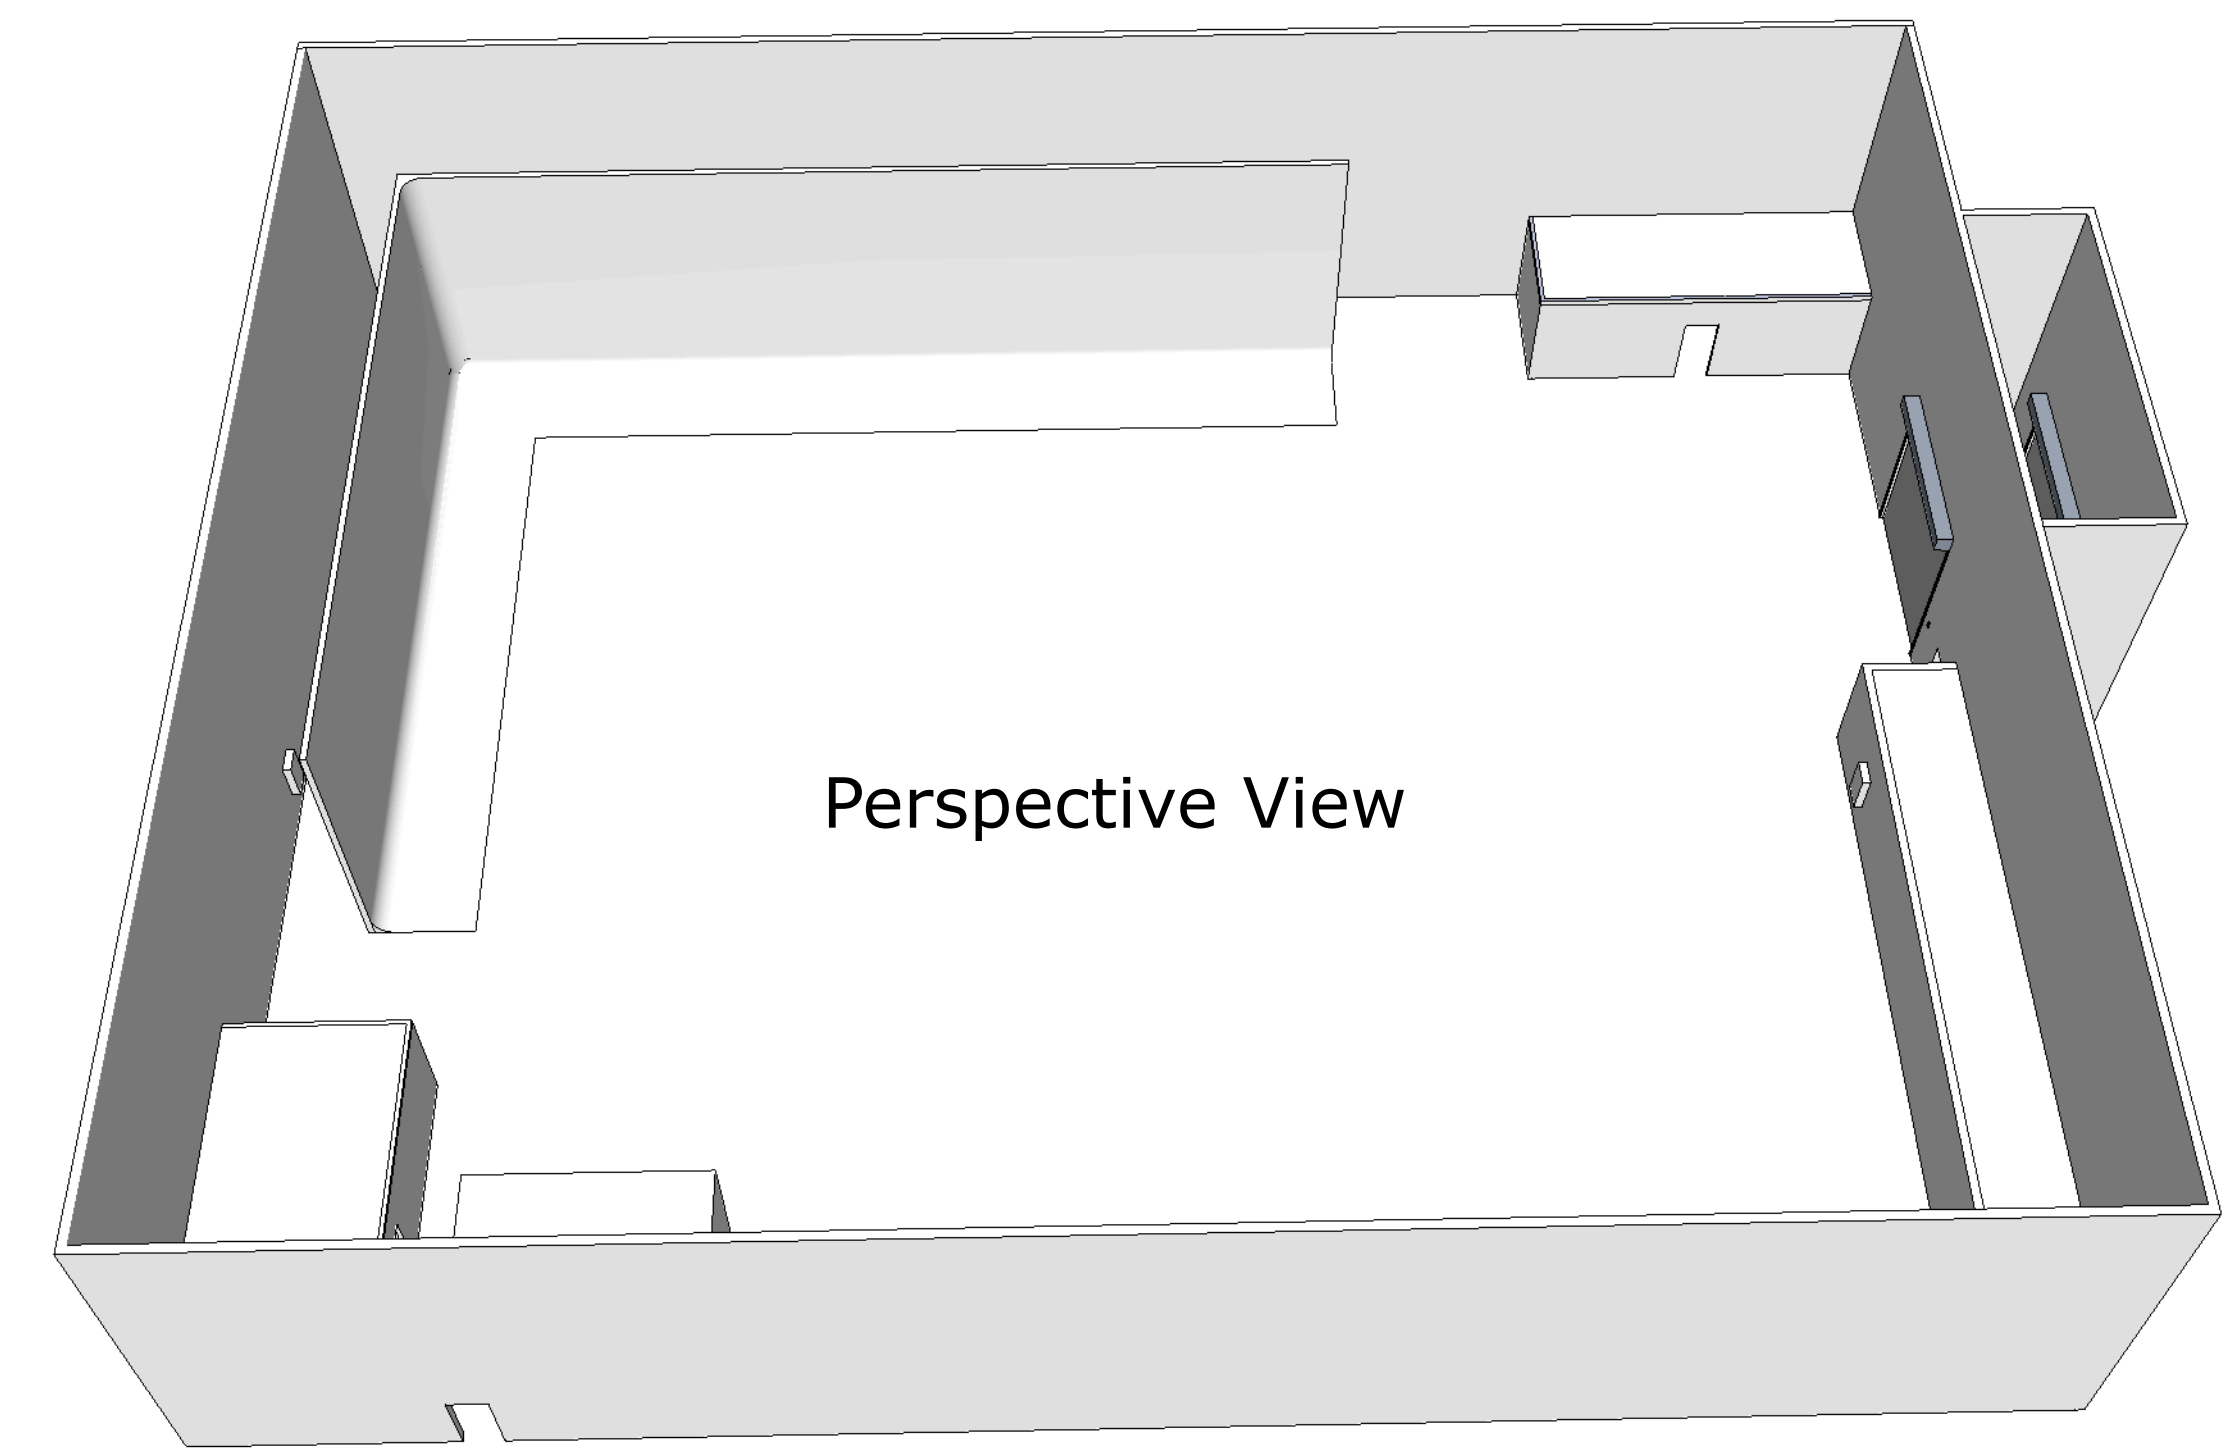

Elevation A

Elevation B

Plan View

Perspective View

Greer Garson Stage A  
 at College of Santa Fe  
 1600 St. Michael Drive  
 Santa Fe, NM 87505