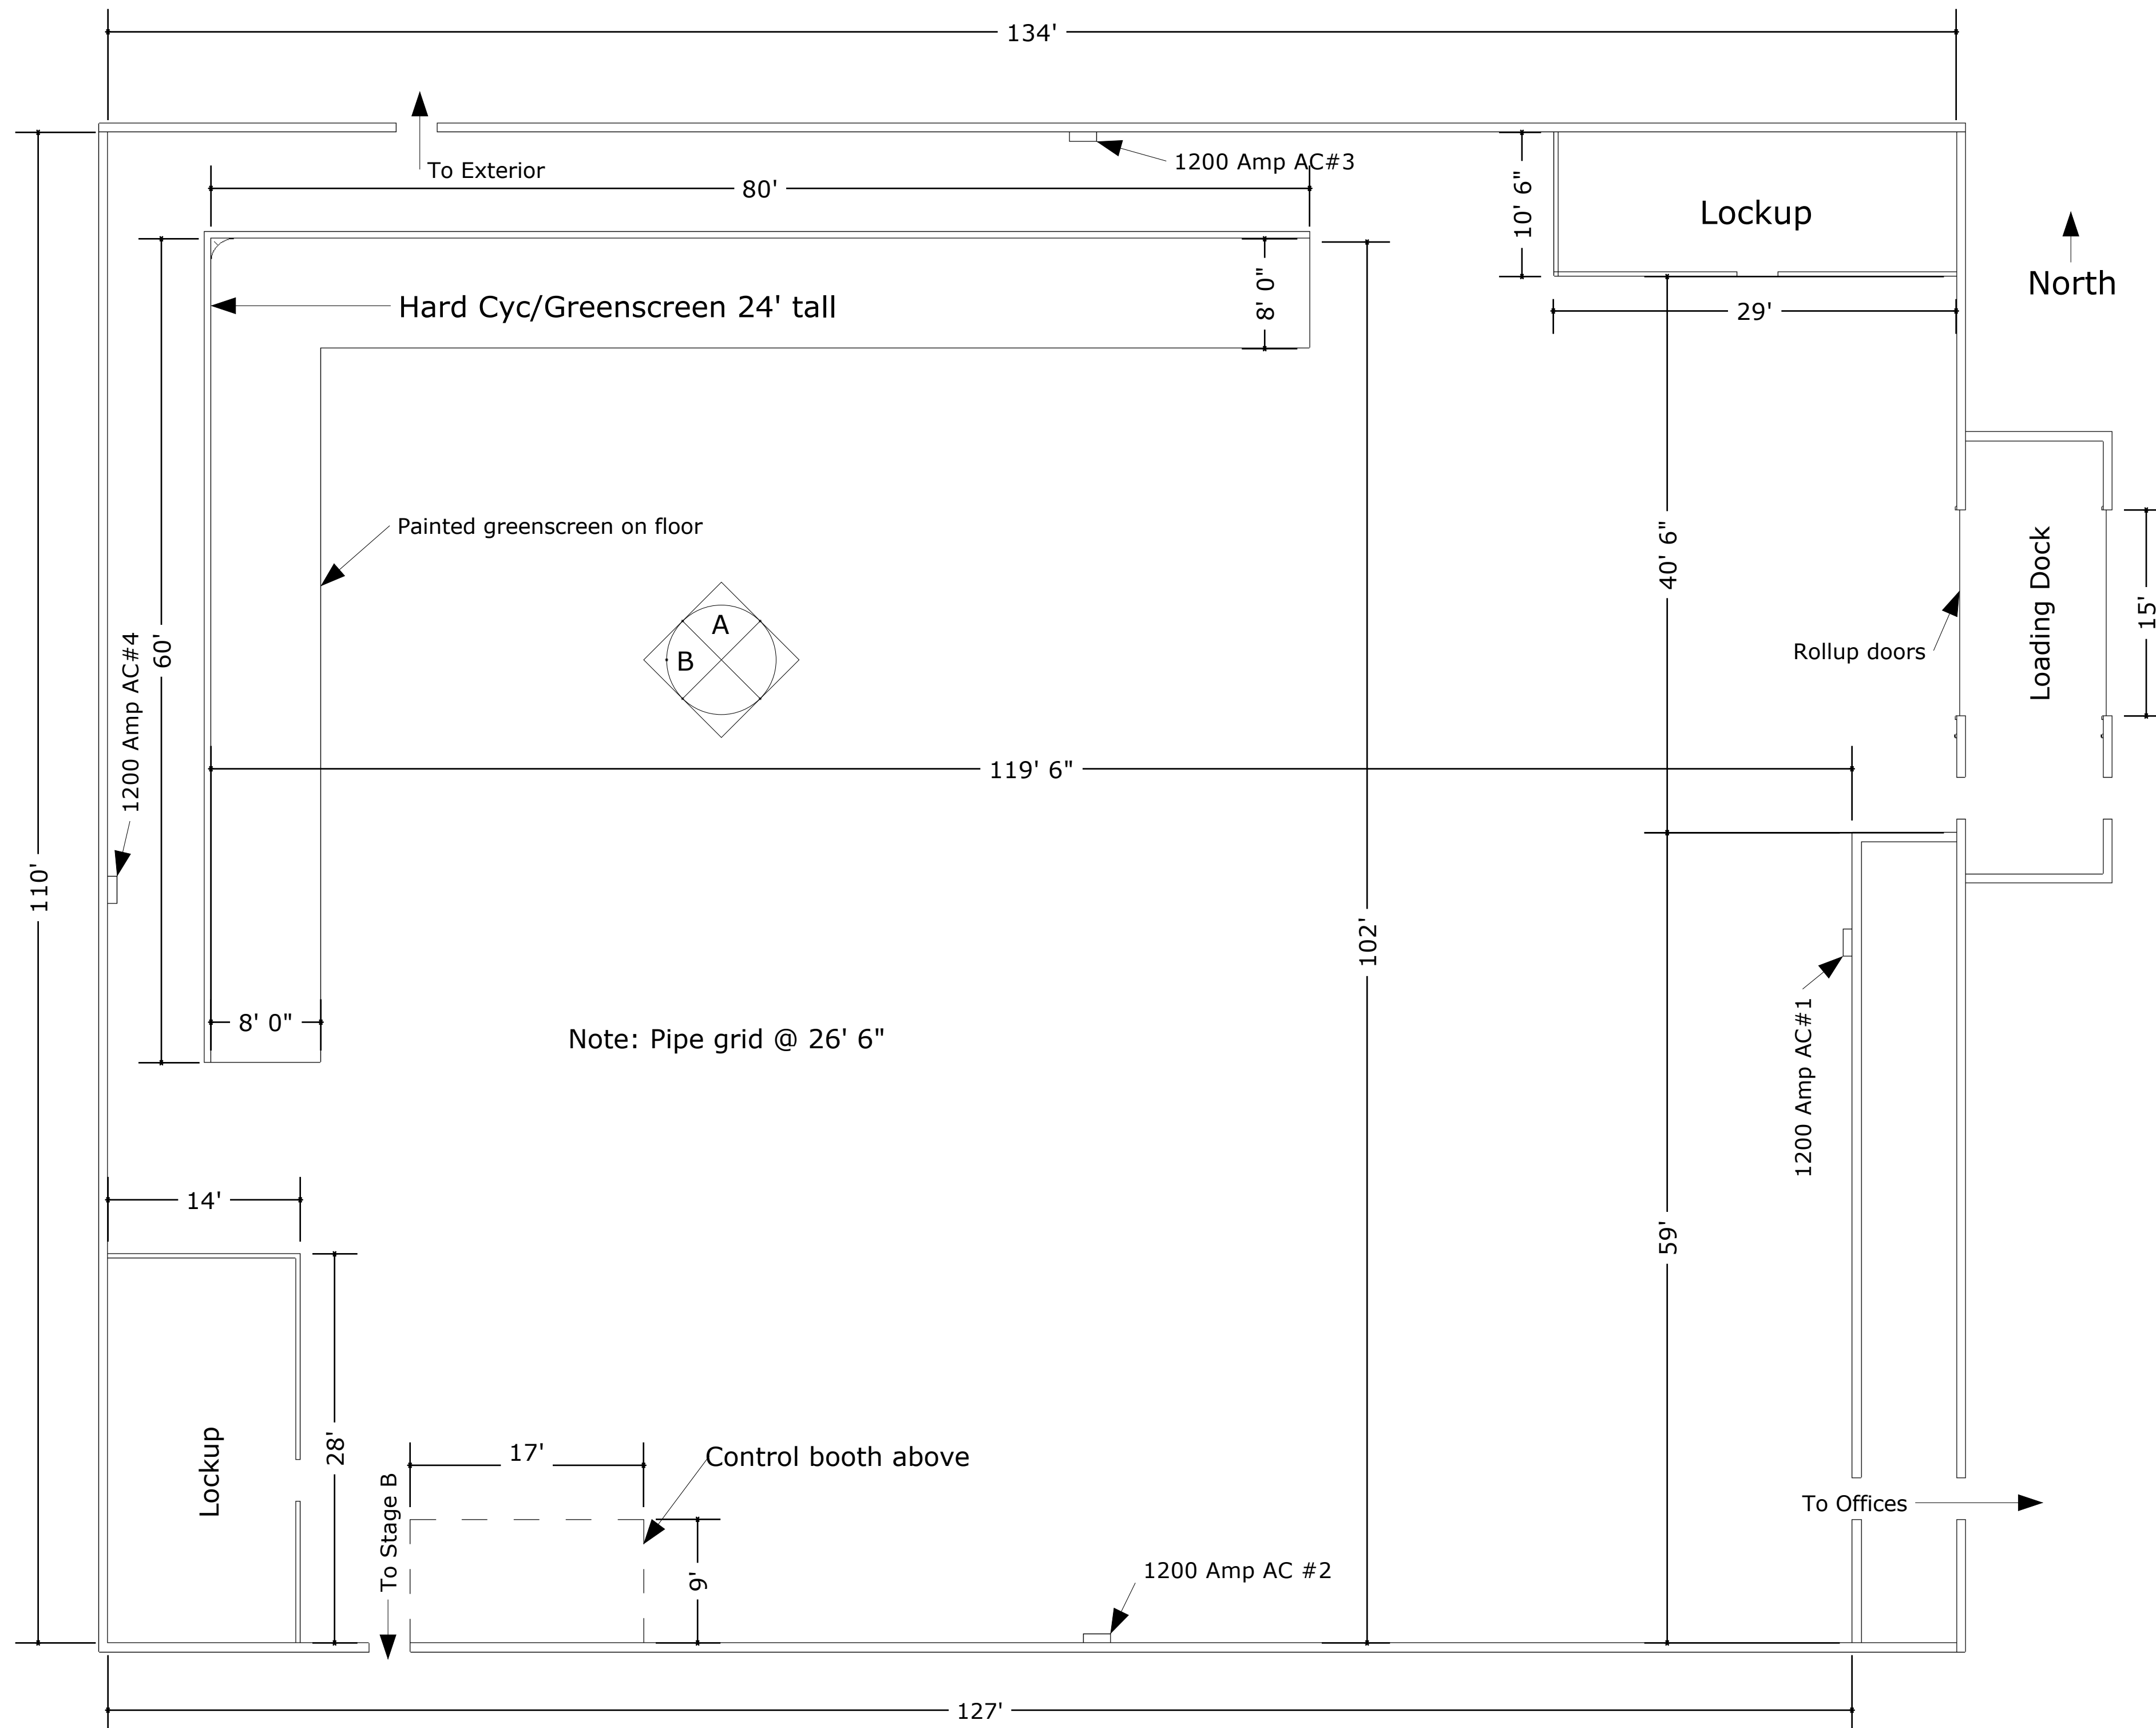

Elevation A

Elevation B

Plan View

Perspective View

Greer Garson Stage A  
 at College of Santa Fe  
 1600 St. Michael Drive  
 Santa Fe, NM 87505