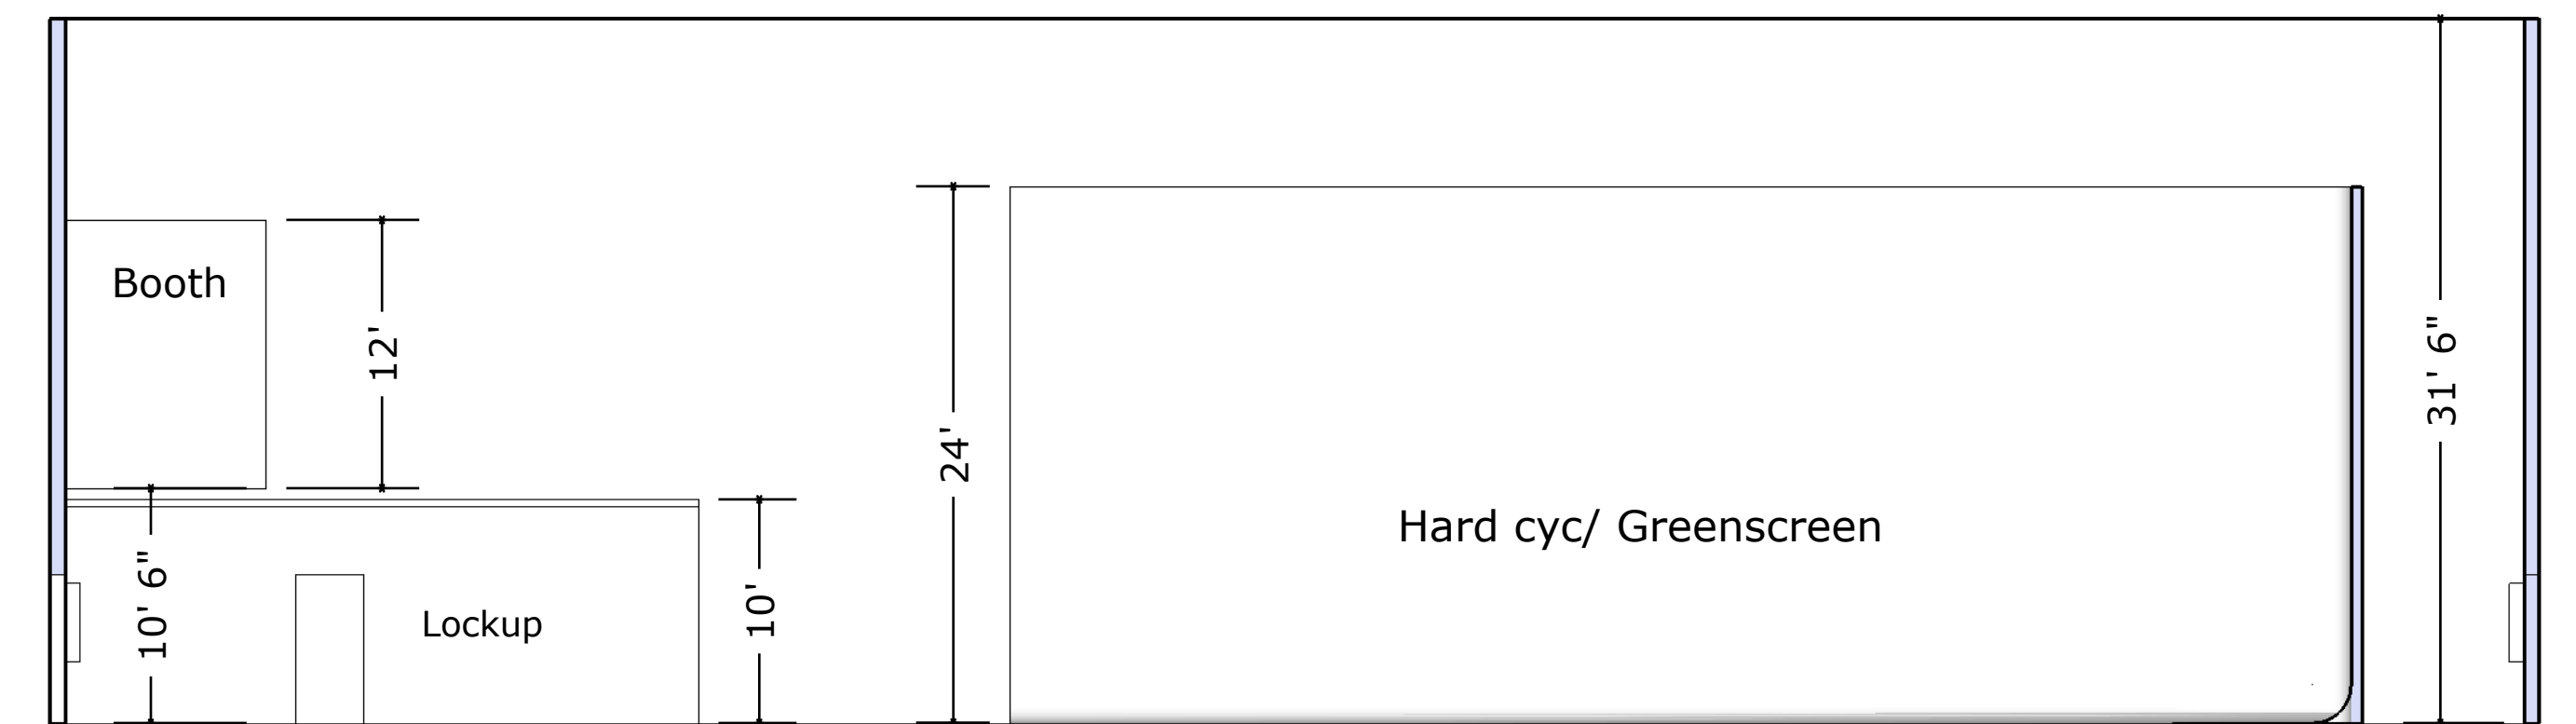

Elevation A

Elevation B

Plan View

Perspective View

Greer Garson Stage A  
 at College of Santa Fe  
 1600 St. Michael Drive  
 Santa Fe, NM 87505