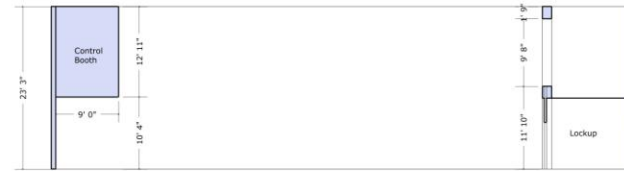

SECTION A

SECTION B

PLAN VIEW

SECTION C

PERSPECTIVE VIEW

Garson Studios Stage B at
 Santa Fe University of Art and Design
 1600 St. Michael's Drive Santa Fe, NM 87505