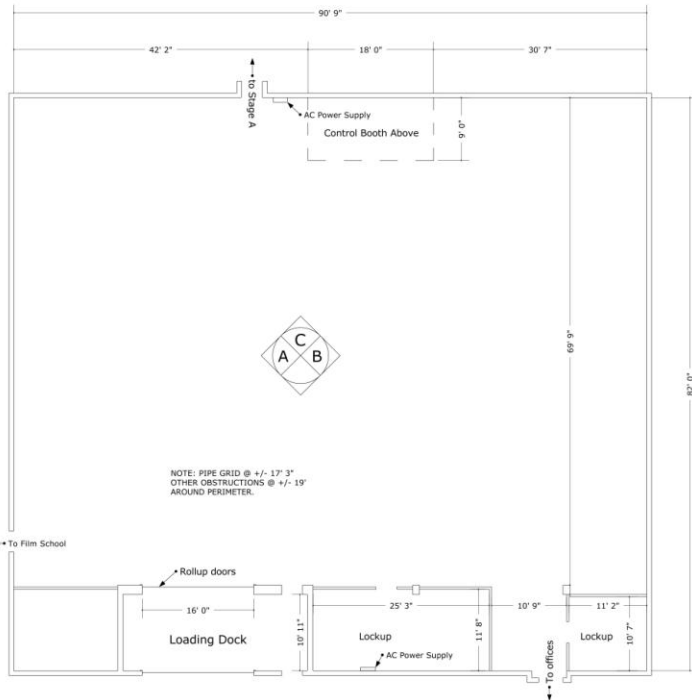

SECTION A

SECTION B

PLAN VIEW

SECTION C

PERSPECTIVE VIEW

Garson Studios Stage B at
 Santa Fe University of Art and Design
 1600 St. Michael's Drive Santa Fe, NM 87505