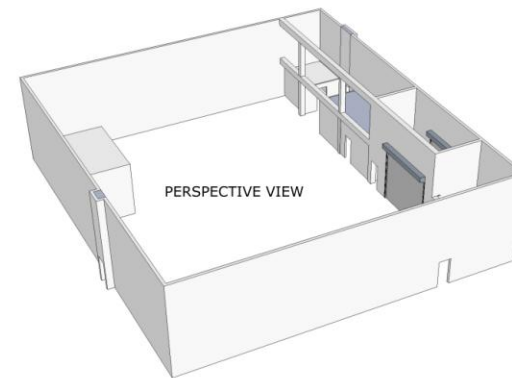

SECTION A

SECTION B

PLAN VIEW

SECTION C

PERSPECTIVE VIEW

Garson Studios Stage B at
 Santa Fe University of Art and Design
 1600 St. Michael's Drive Santa Fe, NM 87505